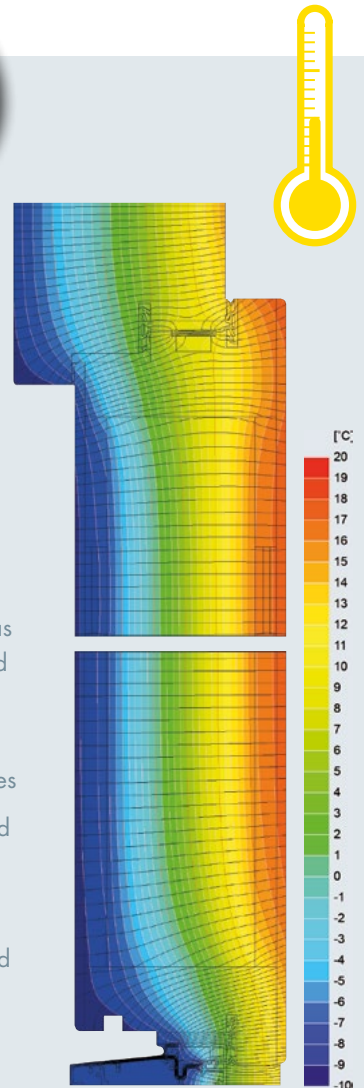

Passivhaus – Passive House

A Passive House is a building in which a comfortable interior climate can be maintained without active heating and cooling systems. The house heats and cools itself, hence the term “passive”.

Typically a Passive House operates on the following basis:

- passive external heat gains from the sun as well as internal gains from appliances and the building’s occupants
- significantly notable levels of airtightness and insulation with minimal thermal bridges
- a high level of internal air quality provided by a mechanical ventilation system that recovers heat efficiently

The inclusion of high level thermally insulated windows and doors is critical in achieving these criteria. This Passive House Institute certified component is your opportunity to participate in this exciting new concept.

Passage of temperature through the door element