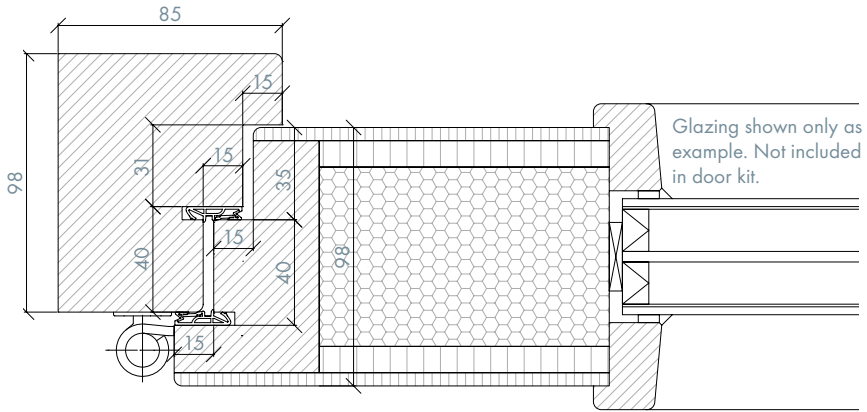

5-ply long grain veneer board

MDF board

Spruce core single batten construction

Flat steel stabilisor

Passiv House certified

DOOR BLANK

MORALT FERRO PASSIV	
Frame Sizes	max. 1.200 x 2.520 mm
Blank Sizes	max. 1.150 x 2.470mm
Thickness	98mm
Facings	Meranti Fineline 5 ply (long grain veneered)
5 mm thick	Okoume 5 ply (long grain veneered)
	MDF Exterior
Frame	Meranti, laminated and finger jointed
Stiles & Rails	Meranti laminated